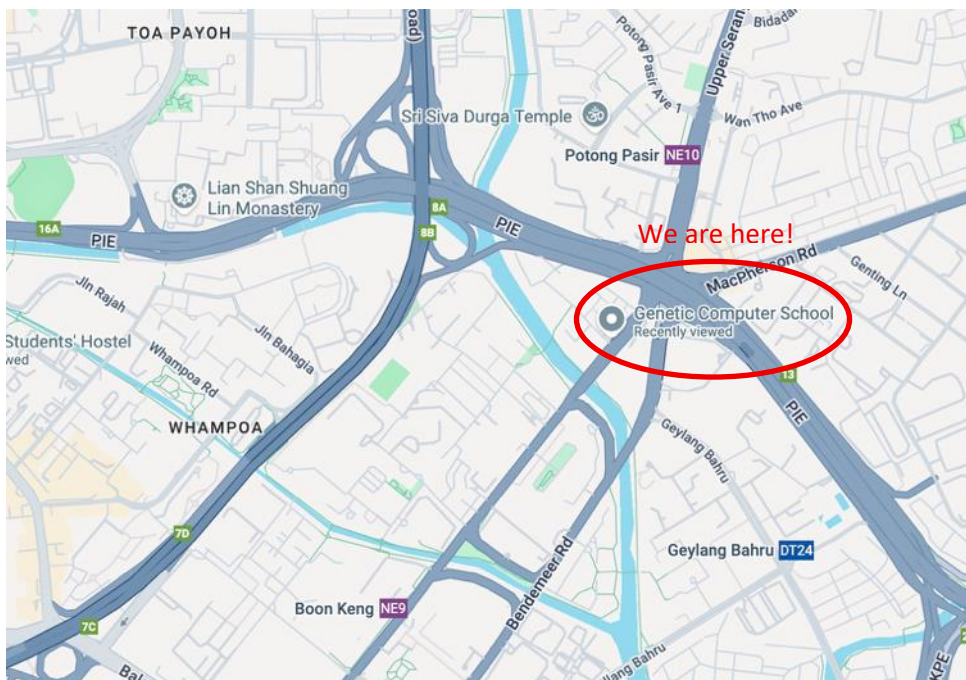

### MRT/Buses to Genetic Computer School:

**Boon Keng MRT Station (NE9), Exit A**

**Potong Pasir MRT Station (NE10), Exit C**

**Bus 31, 857, 985 from Boon Keng**

**Stn/Blk 102 to aft Moonstone Lane**

### How to travel from Potong Pasir MRT Station to Genetic Computer School:

1. Walk out and turn left to Exit C and turn left again (Meyappa Chettiar Road) and go up the escalator.

2. Walk all the way straight once you see Old Chang Kee.