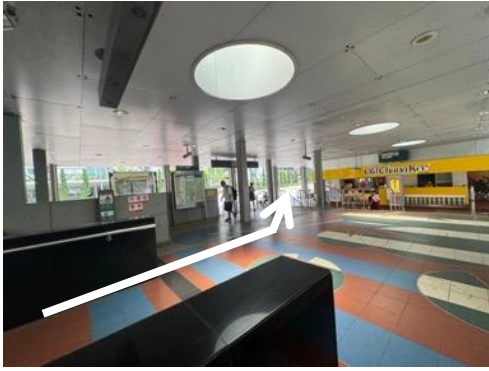

2. Walk all the way straight once you see Old Chang Kee.