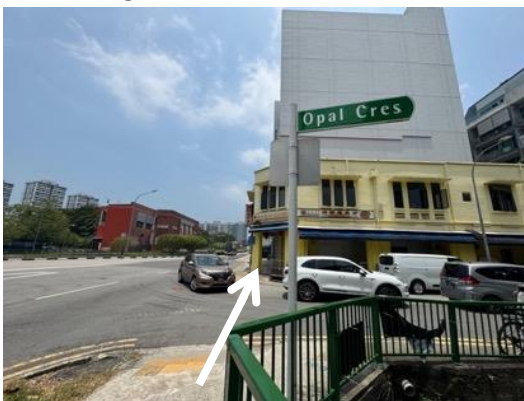

### How to travel from Potong Pasir MRT Station to Genetic Computer School:

1. Walk out and turn left to Exit C and turn left again (Meyappa Chettiar Road) and go up the escalator.

2. Walk all the way straight once you see Old Chang Kee.

3. Cross this traffic light and walk all the way straight.

4. Cross the second traffic light.

5. Cross the third traffic light and turn left and walk straight.

6. Walk straight from here.

**How to travel from Boon Keng MRT Station to Genetic Computer School:**