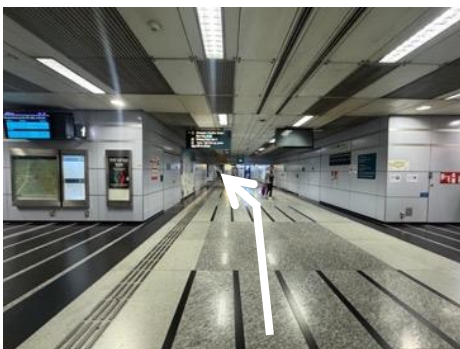

### MRT/Buses to Genetic Computer School:

**Boon Keng MRT Station (NE9), Exit A**

**Potong Pasir MRT Station (NE10), Exit C**

**Bus 31, 857, 985 from Boon Keng**

**Stn/Blk 102 to aft Moonstone Lane**

### How to travel from Potong Pasir MRT Station to Genetic Computer School:

1. Walk out and turn left to Exit C and turn left again (Meyappa Chettiar Road) and go up the escalator.

2. Walk all the way straight once you see Old Chang Kee.