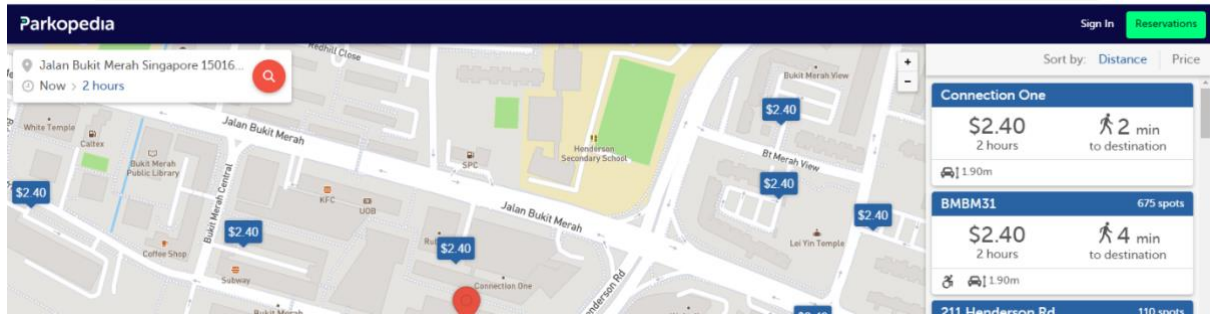

4. Walk through Love Tea (bubble tea) shop until you see Fairprice Logo.
5. Walk straight to Tower 5 and turn left into Tower 5 Lobby.

6. Walk straight to the glass door and turn right.
7. Walk straight until Tower 3 Lobby. Turn left and take lift to level 4.

**How to travel from Genetic Computer School to Tiong Bahru MRT**

1. Exit Tower 3 and turn left. Walk towards Tower 5.

2. Exit Tower 5 and turn right. Walk straight until you see Love Tea (bubble tea) Shop.

3. Turn left and walk across overhead bridge. (Lift/escalator available)
  4. Reach Bukit Merah Bus Interchange to go to Tiong Bahru MRT.
  5. Take bus 5, 16, 851 and alight at Tiong Bahru Plaza bus-stop.
- 
-

## Lots of HDB Car Park available, \$2.40/2 hours

[Find Parking, Car Parks, Street Parking, Private Garages ...](#)

<https://www.parkopedia.com>

**By Buses along  
opposite Jalan Bukit Merah  
Chinatown, City Hall**