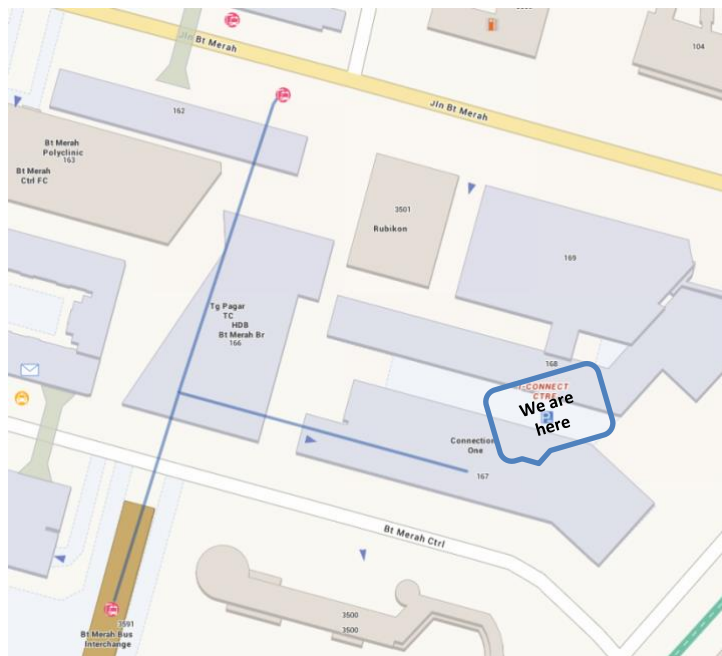

### Address - Main Office

Block 168 Jalan Bukit Merah  
Connection One, Tower 3  
#04-07D  
Singapore 150168

### MRT/Buses to Genetic Computer School:

**Tiong Bahru MRT Station (EW17), Exit A**

### Buses to go home

**From Bukit Merah Bus Interchange to  
Tiong Bahru MRT : 5, 16, 851**

**From Bt Merah Town Ctr Bus Stop (ID:  
10091) to Clementi/Jurong**

**East/Woodlands/Yishun Interchange:  
14, 16M, 147, 196, 197, 855, 961, 961M**

4. Walk through Love Tea (bubble tea) shop until you see Fairprice Logo.
5. Walk straight to Tower 5 and turn left into Tower 5 Lobby.

6. Walk straight to the glass door and turn right.
7. Walk straight until Tower 3 Lobby. Turn left and take lift to level 4.