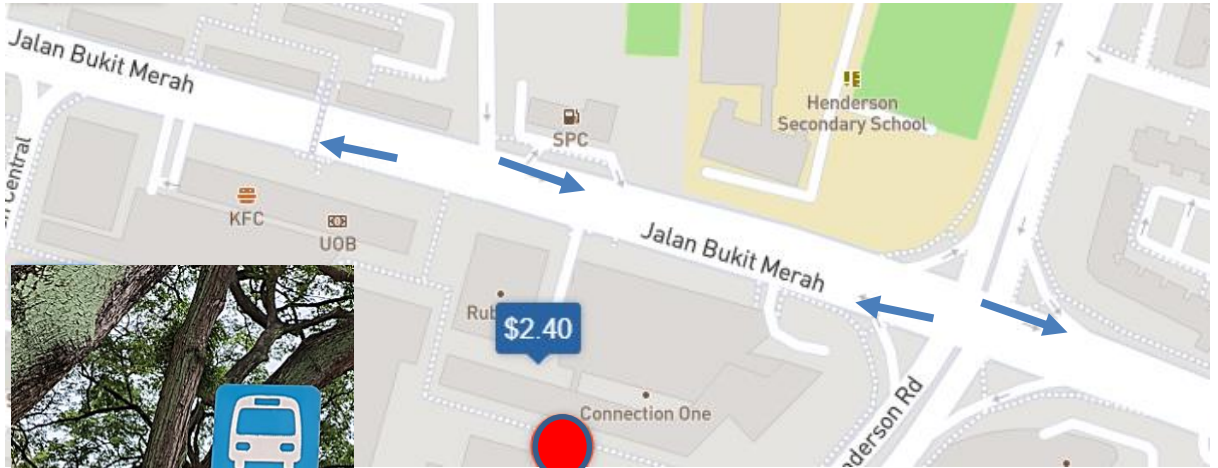

4. Walk through Love Tea (bubble tea) shop until you see Fairprice Logo.
5. Walk straight to Tower 5 and turn left into Tower 5 Lobby.

6. Walk straight to the glass door and turn right.
7. Walk straight until Tower 3 Lobby. Turn left and take lift to level 4.

**How to travel from Genetic Computer School to Tiong Bahru MRT**

1. Exit Tower 3 and turn left. Walk towards Tower 5.

2. Exit Tower 5 and turn right. Walk straight until you see Love Tea (bubble tea) Shop.

3. Turn left and walk across overhead bridge. (Lift/escalator available)
  4. Reach Bukit Merah Bus Interchange to go to Tiong Bahru MRT.
  5. Take bus 5, 16, 851 and alight at Tiong Bahru Plaza bus-stop.
- 
-

**To Alexandra, Queensway  
Along Bukit Merah Town Centre (from Connection One)**

**To Tower 3, #04-07D**